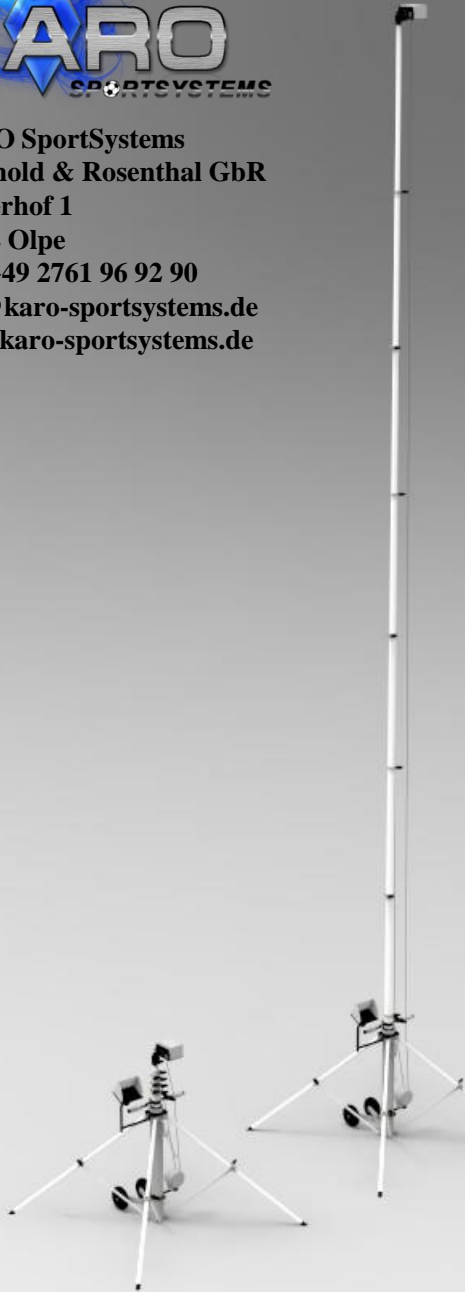

KARO SportSystems
Kaufhold & Rosenthal GbR
Römerhof 1
57462 Olpe
Tel: +49 2761 96 92 90
info@karo-sportsystems.de
www.karo-sportsystems.de