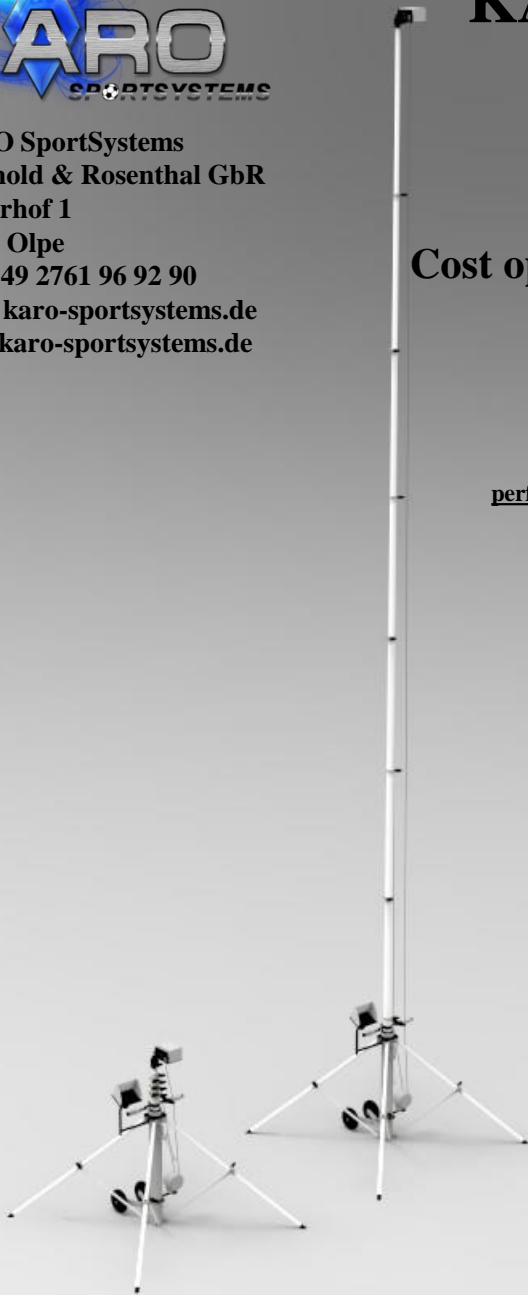

KARO SportSystems MoTrack TA 10.5 Basic Videotower

Based on the successful MoTrack **Pro** version.

Cost optimized complete package including camcorder and Android tablet.

only 1.35m transport height - mobility - easy handling - fast and uncomplicated set-up

weatherproof - low priced - detailed match- and trainings recording close from the playing field

perfect following of game movement through precise camcorder control - up to 10m height for perfect point of view

- aluminum-telescoping-pole, 4-leg-stand for stable standing, silver anodized, 10 elements, manual extension, min. height only 1.35m, max height approx 10m, weight approx 28 kg
- haptic/mechanical camera movement, full 360° panning, retractable handholds, optimized camera tilt through double rope linkage, rotation-cushioned bearing
- 8" Android tablet for camcorder remote control (App based WIFI connection, no internet necessary).
- sun- and rain cover for tablet
- optimized for Sony Camcorders, but nearly all cameras are supported
- removable wheels for on-site transportation
- camcorder holder with fast-release and rain protection
- softcases for stand (2 wheels) and accessories
- controlling of panning, tilting and camcorder handling with one hand (selectively both hands, right- or left-handed)
- set-up and dismantling each within about 6 minutes