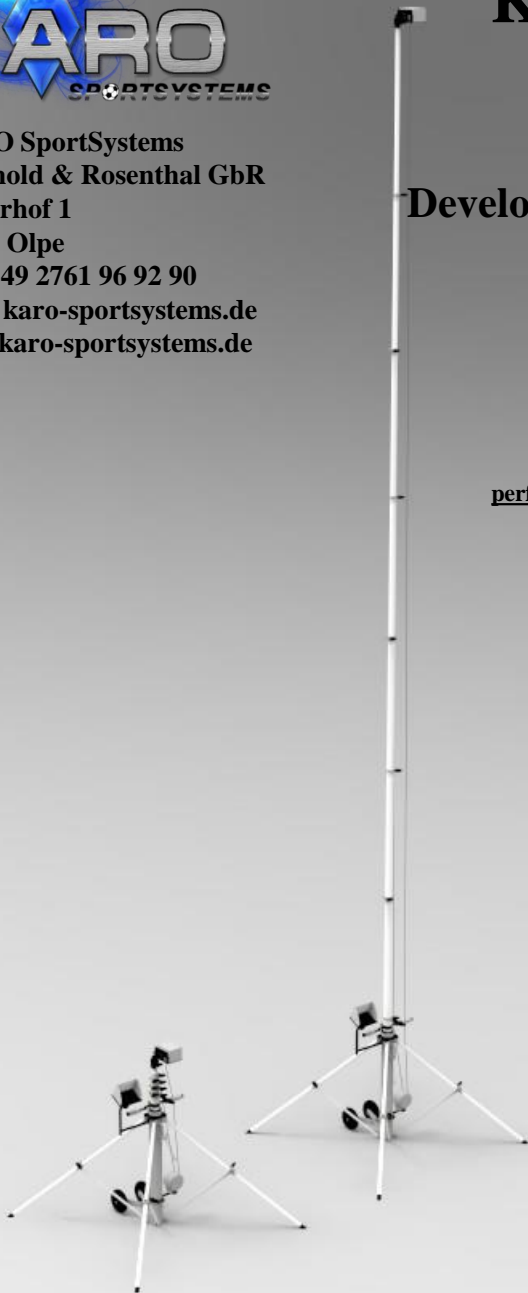

Developed for professional and amateur sports: football (soccer), American football, field hockey, golf, tennis, rugby, athletics...

only 1.35m transport height - mobility - easy handling - fast and uncomplicated set-up

weatherproof - low priced - detailed match- and trainings recording close from the playing field

perfect following of game movement through precise camcorder control - up to 10m height for perfect point of view

- Aluminum-telescoping-pole, 4-leg-stand for stable standing, silver anodized, 10 elements, manual extension, min. height only 1.35m, max height approx 10m, weight approx 28 kg
- haptic/mechanical camera movement, full 360° panning, retractable handholds, optimized camera tilt through double rope linkage, rotation-cushioned bearing
- removable wheels for on-site transportation
- 7" UltraBright-LCD screen (2200 nits) including 2 rechargeable batteries, HDMI-LoopThrough (Live recording), rain protection
- Wireless FullHD-video transmission from camera to monitor (no lag), Live Stream to up to 3 mobile devices (IOS / Android). 4K on request
- Wireless remote control for Sony camcorder (for other brands or a specific model please send us an inquiry)
- camcorder holder with fast-release and rain protection
- wheeled transport hardcase, approx. 140 x 45 x x45 cm, one box for the whole equipment
- set-up and dismantling each within about 8 minutes