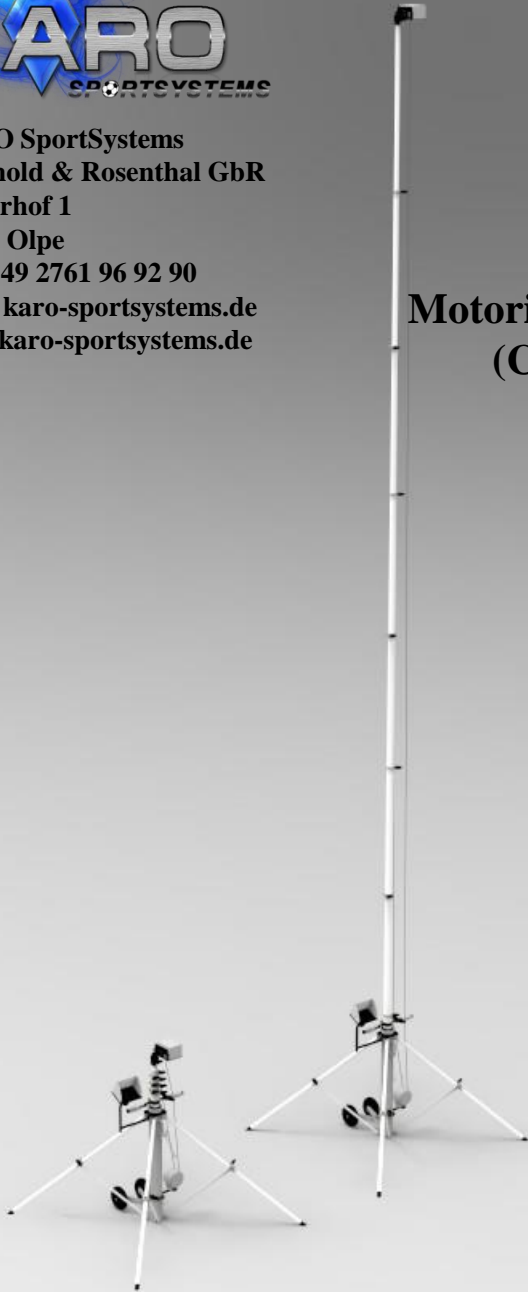

Package includes:

- 3-leg aluminium stand, 6 sections, min. height 1.55m, max. height approx 7.5m, weight 7kg
- Motorized pan/tilt head (360° panning, +/- 30° tilting), wireless remote control
- 8" Android tablet for camcorder remote control (App based WIFI connection, no internet necessary)
- GoPro Hero 8 Black ActionCam with SuperView
- 64 GB micro SD card, 2 additional batterie (n.o), external charger,
- Raincover for camera and pan-tilt-head
- Bag for accessories and stand
- additional weight for the stand (3kg), ropes and anchor

**Optional components: Tablet/Smartphone-holder (39,- Euro);
3 wheel set, 75mm, indoor use only (85,- Euro);**

**w/o camera: - 240,- Euro net
w/o tablet: - 85,- Euro net**