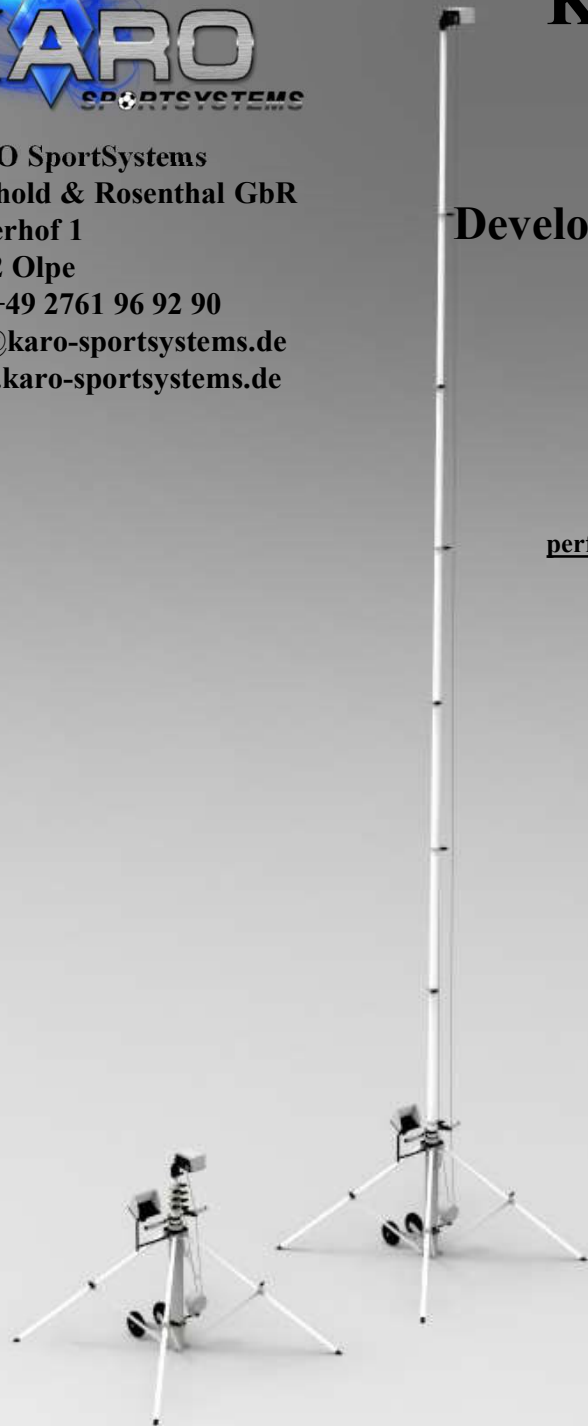

Developed for professional and amateur sports: football (soccer), American football, field hockey, golf, tennis, rugby, athletics...

only 1.35m transport height - mobility - easy handling - fast and uncomplicated set-up

weatherproof - low priced - detailed match- and trainings recording close from the playing field

perfect following of game movement through precise camcorder control - up to 10m height for perfect point of view

- Aluminum-telescoping-pole, 4-leg-stand for stable standing, silver anodized, 10 elements, manual extension, min. height only 1.35m, max height approx 10m, weight approx 28 kg
- haptic/mechanical camera movement, full 360° panning, retractable handholds, optimized camera tilt through double rope linkage, rotation-cushioned bearing
- removable wheels for on-site transportation
- 7" UltraBright-LCD screen (2200 nits) including 2 rechargeable batteries, HDMI-LoopThrough (Live recording), rain protection
- Wireless FullHD-video transmission from camera to monitor (no lag), Live Stream to up to 3 mobile devices (IOS / Android). 4K on request
- Wireless remote control for Sony camcorder (for other brands or a specific model please send us an inquiry)
- camcorder holder with fast-release and rain protection
- wheeled transport hardcase, approx. 140 x 45 x 45 cm, one box for the whole equipment
- set-up and dismantling each within about 8 minutes