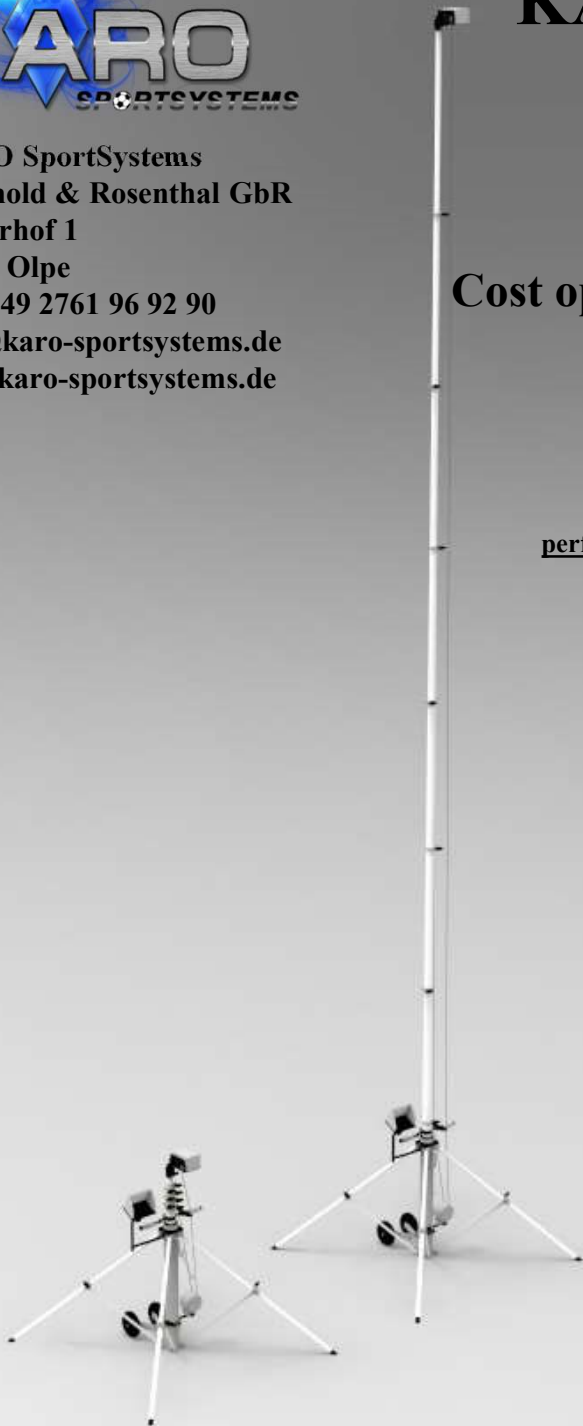

KARO SportSystems MoTrack TA 10.5 Basic Videotower

Based on the successful MoTrack **Pro** version.

Cost optimized complete package including camcorder and Android tablet.

only 1.35m transport height - mobility - easy handling - fast and uncomplicated set-up

weatherproof - low priced - detailed match- and trainings recording close from the playing field

perfect following of game movement through precise camcorder control - up to 10m height for perfect point of view

- aluminum-telescoping-pole, 4-leg-stand for stable standing, silver anodized, 10 elements, manual extension, min. height only 1.35m, max height approx 10m, weight approx 28 kg
- haptic/mechanical camera movement, full 360° panning, retractable handholds, optimized camera tilt through double rope linkage, rotation-cushioned bearing
- 8" Android tablet for camcorder remote control (App based WIFI connection, no internet necessary).
- sun- and rain cover for tablet
- optimized for Sony Camcorders, but nearly all cameras are supported
- removable wheels for on-site transportation
- camcorder holder with fast-release and rain protection
- softcases for stand (2 wheels) and accessories
- controlling of panning, tilting and camcorder handling with one hand (selectively both hands, right- or left-handed)
- set-up and dismantling each within about 6 minutes