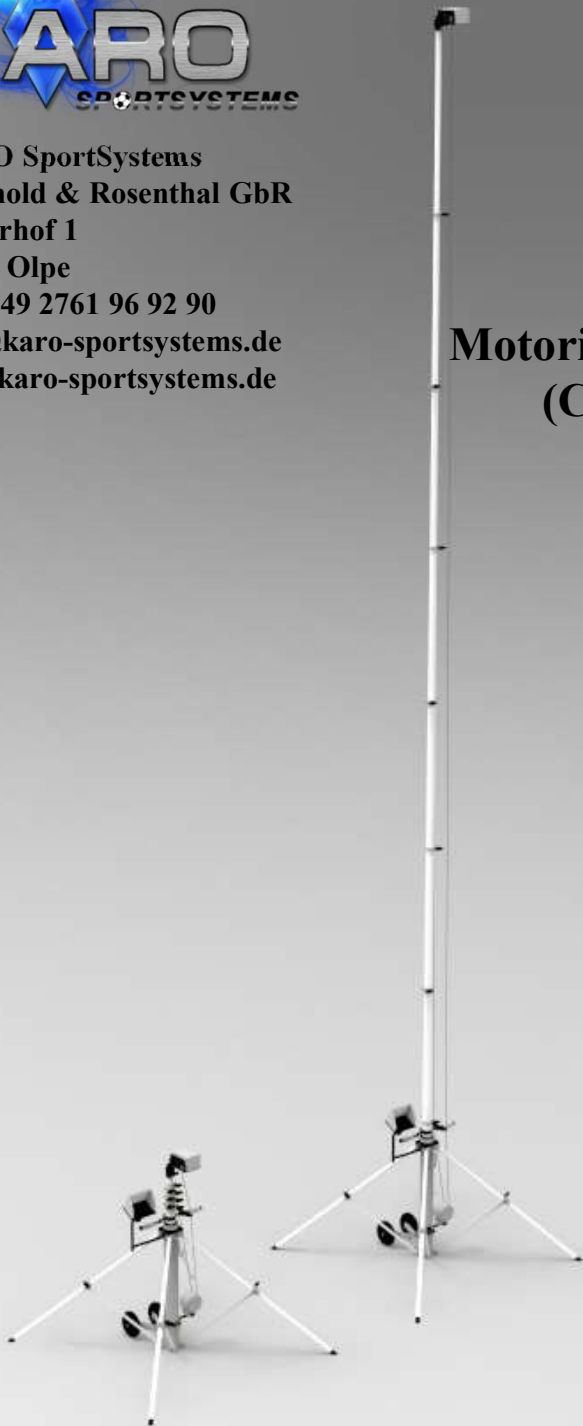

Package includes:

- 3-leg aluminium stand, 6 sections, min. height 1.55m, max. height approx 7.5m, weight 7kg
- Motorized pan/tilt head (360° panning, +/- 30° tilting), wireless remote control
- 8" Android tablet for camcorder remote control (App based WIFI connection, no internet necessary)
- GoPro Hero 12 Black ActionCam with SuperView
- 128 GB micro SD card, special Powerbank for GoPro continuous operation
- Raincover for camera and pan-tilt-head
- Bag for accessories and stand
- additional weight for the stand (3kg), ropes and anchor

**Optional components: Tablet/Smartphone-holder (39,- Euro);
3 wheel set, 75mm, indoor use only (85,- Euro);
Max Lens Mod 2.0 Ultrawide lens (99,- Euro net), highly recommended**

**w/o camera: - 340,- Euro net
w/o tablet: - 105,- Euro net**

* (technical data without engagement , 3D pictures show different product)